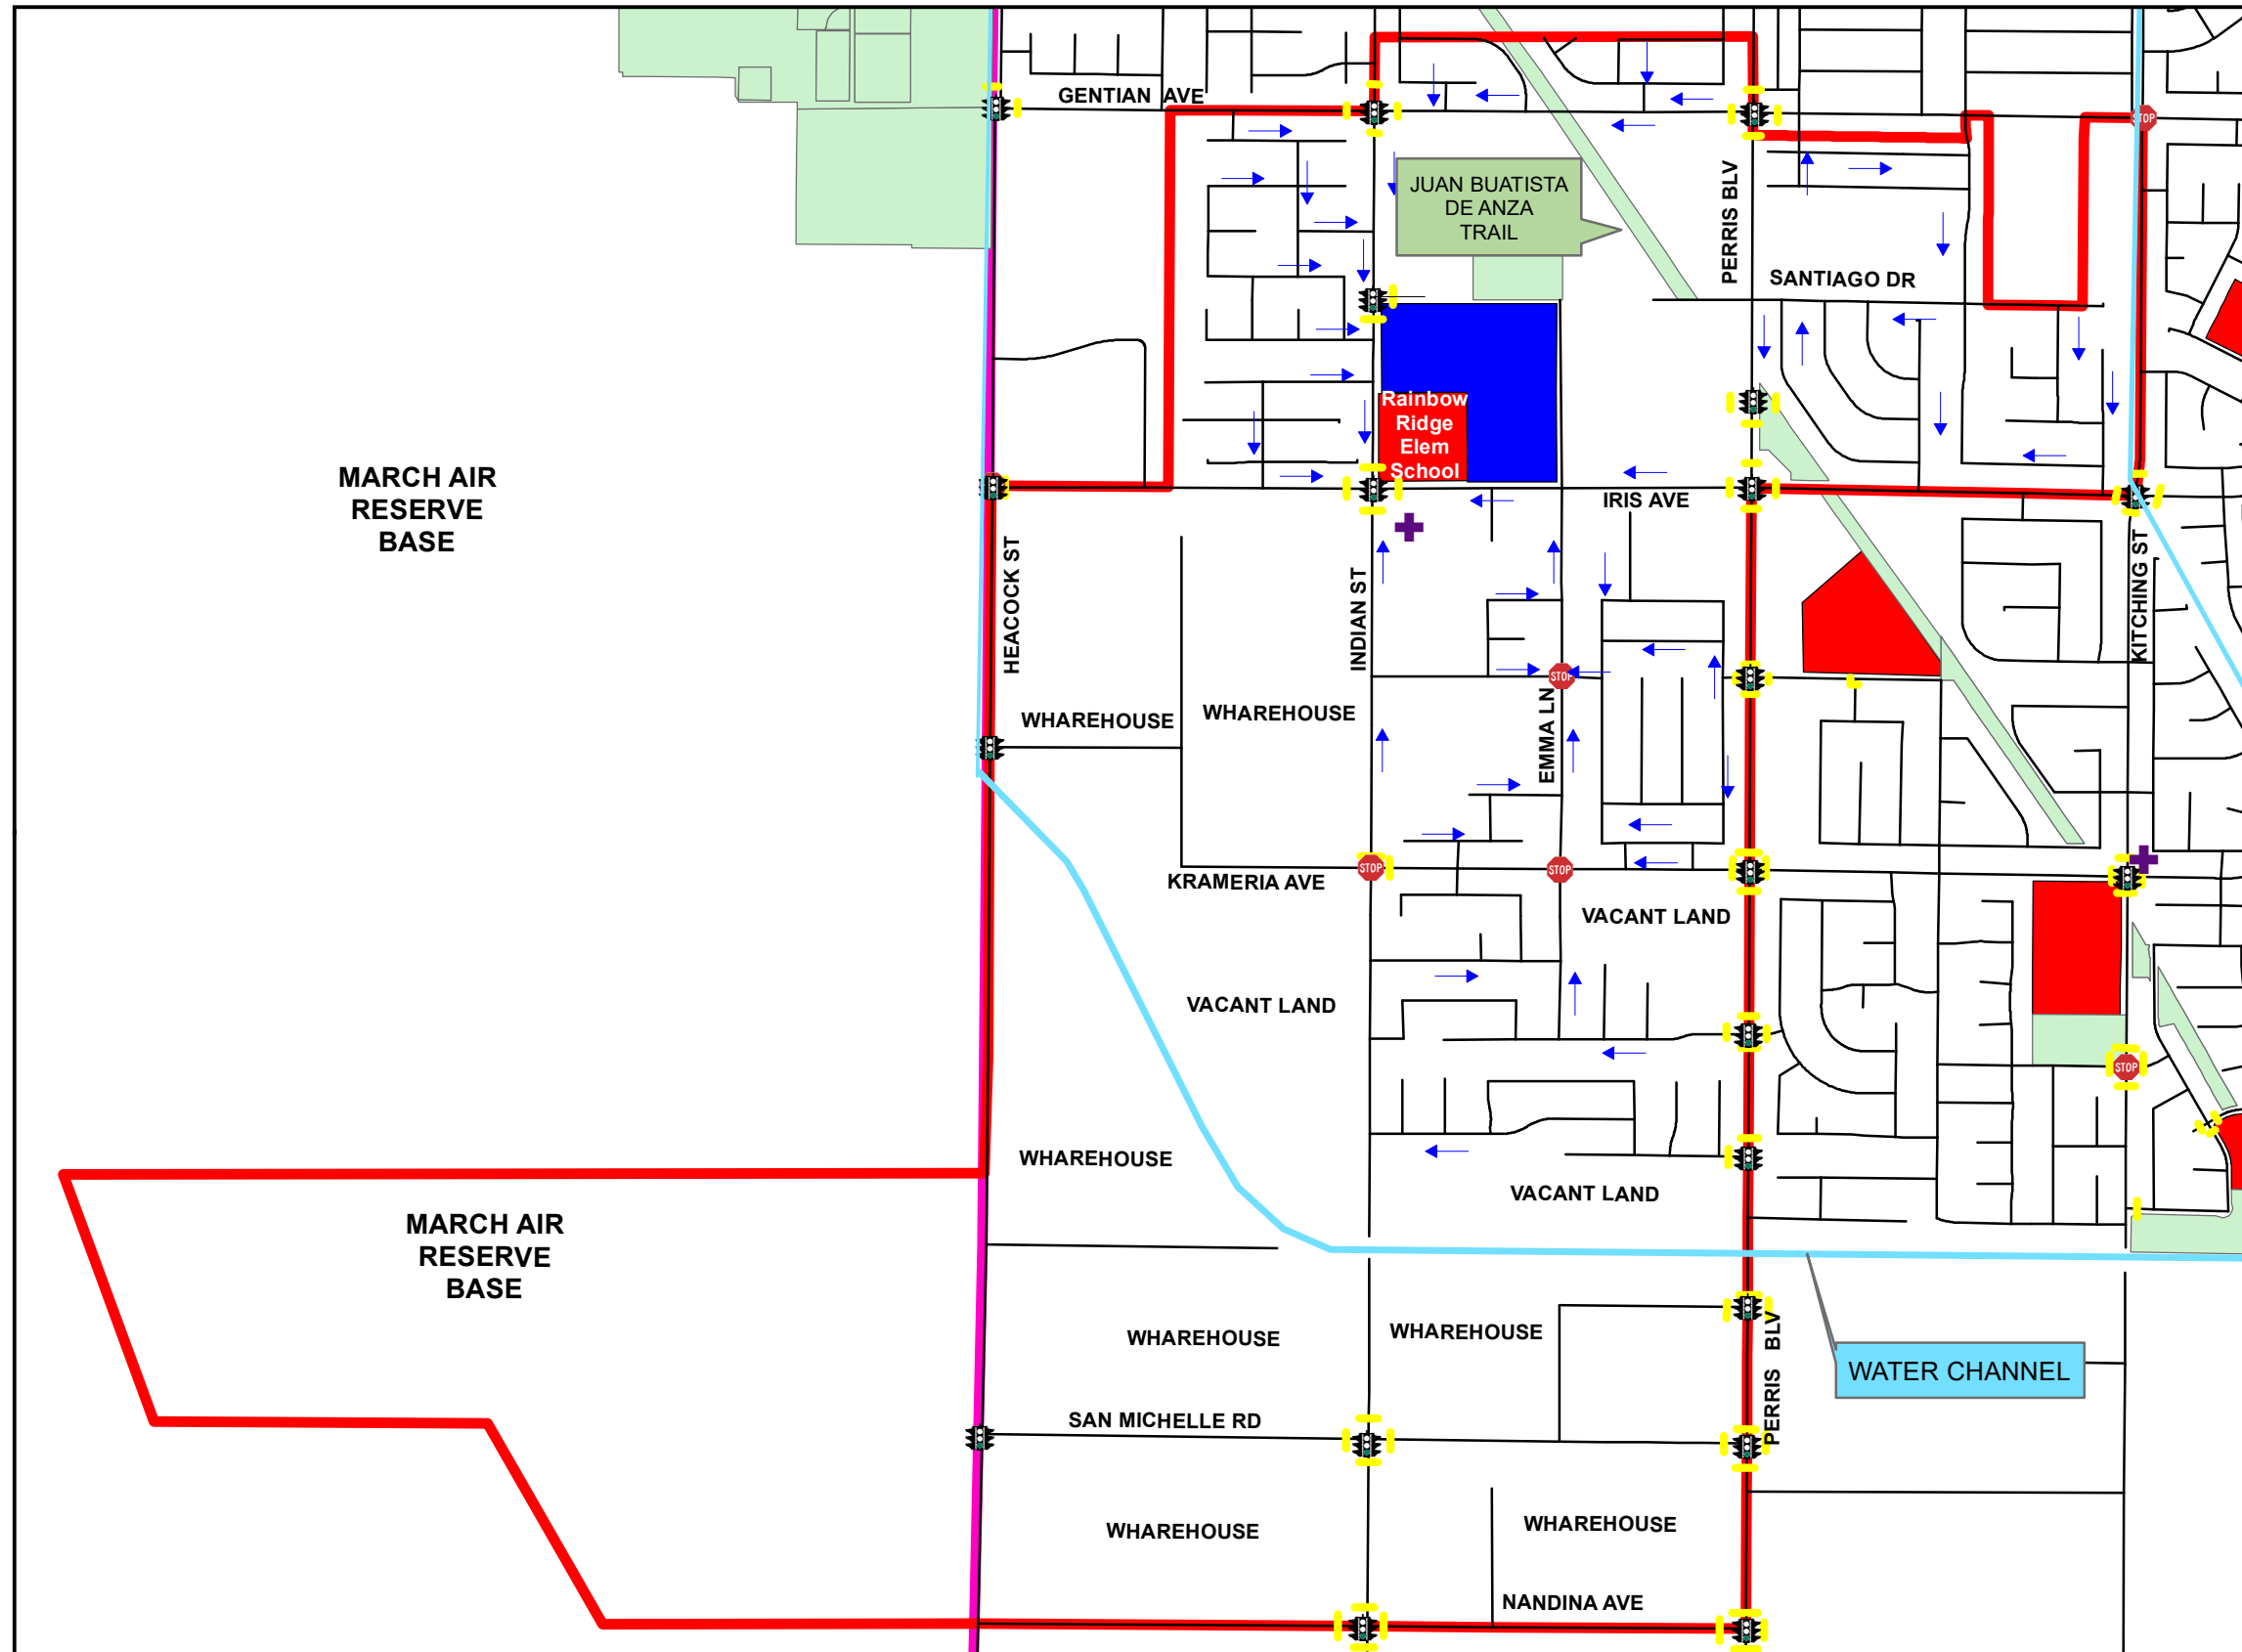

Suggested Walking Routes to Rainbow Ridge Elementary School

Legends

- Crossing Guard
- Traffic Signal
- All Way Stop
- Crosswalk
- MV Roads
- Rainbow Ridge
- City Parks
- Elementary School
- K-12 School
- Middle School
- High School
- College
- City Boundary
- Suggested Walking Route

This map is intended for informational purposes only. The City of Moreno Valley assumes no responsibility for using these routes. Rainbow Ridge Elementary is part of the Val Verde School District. Last update - 2021