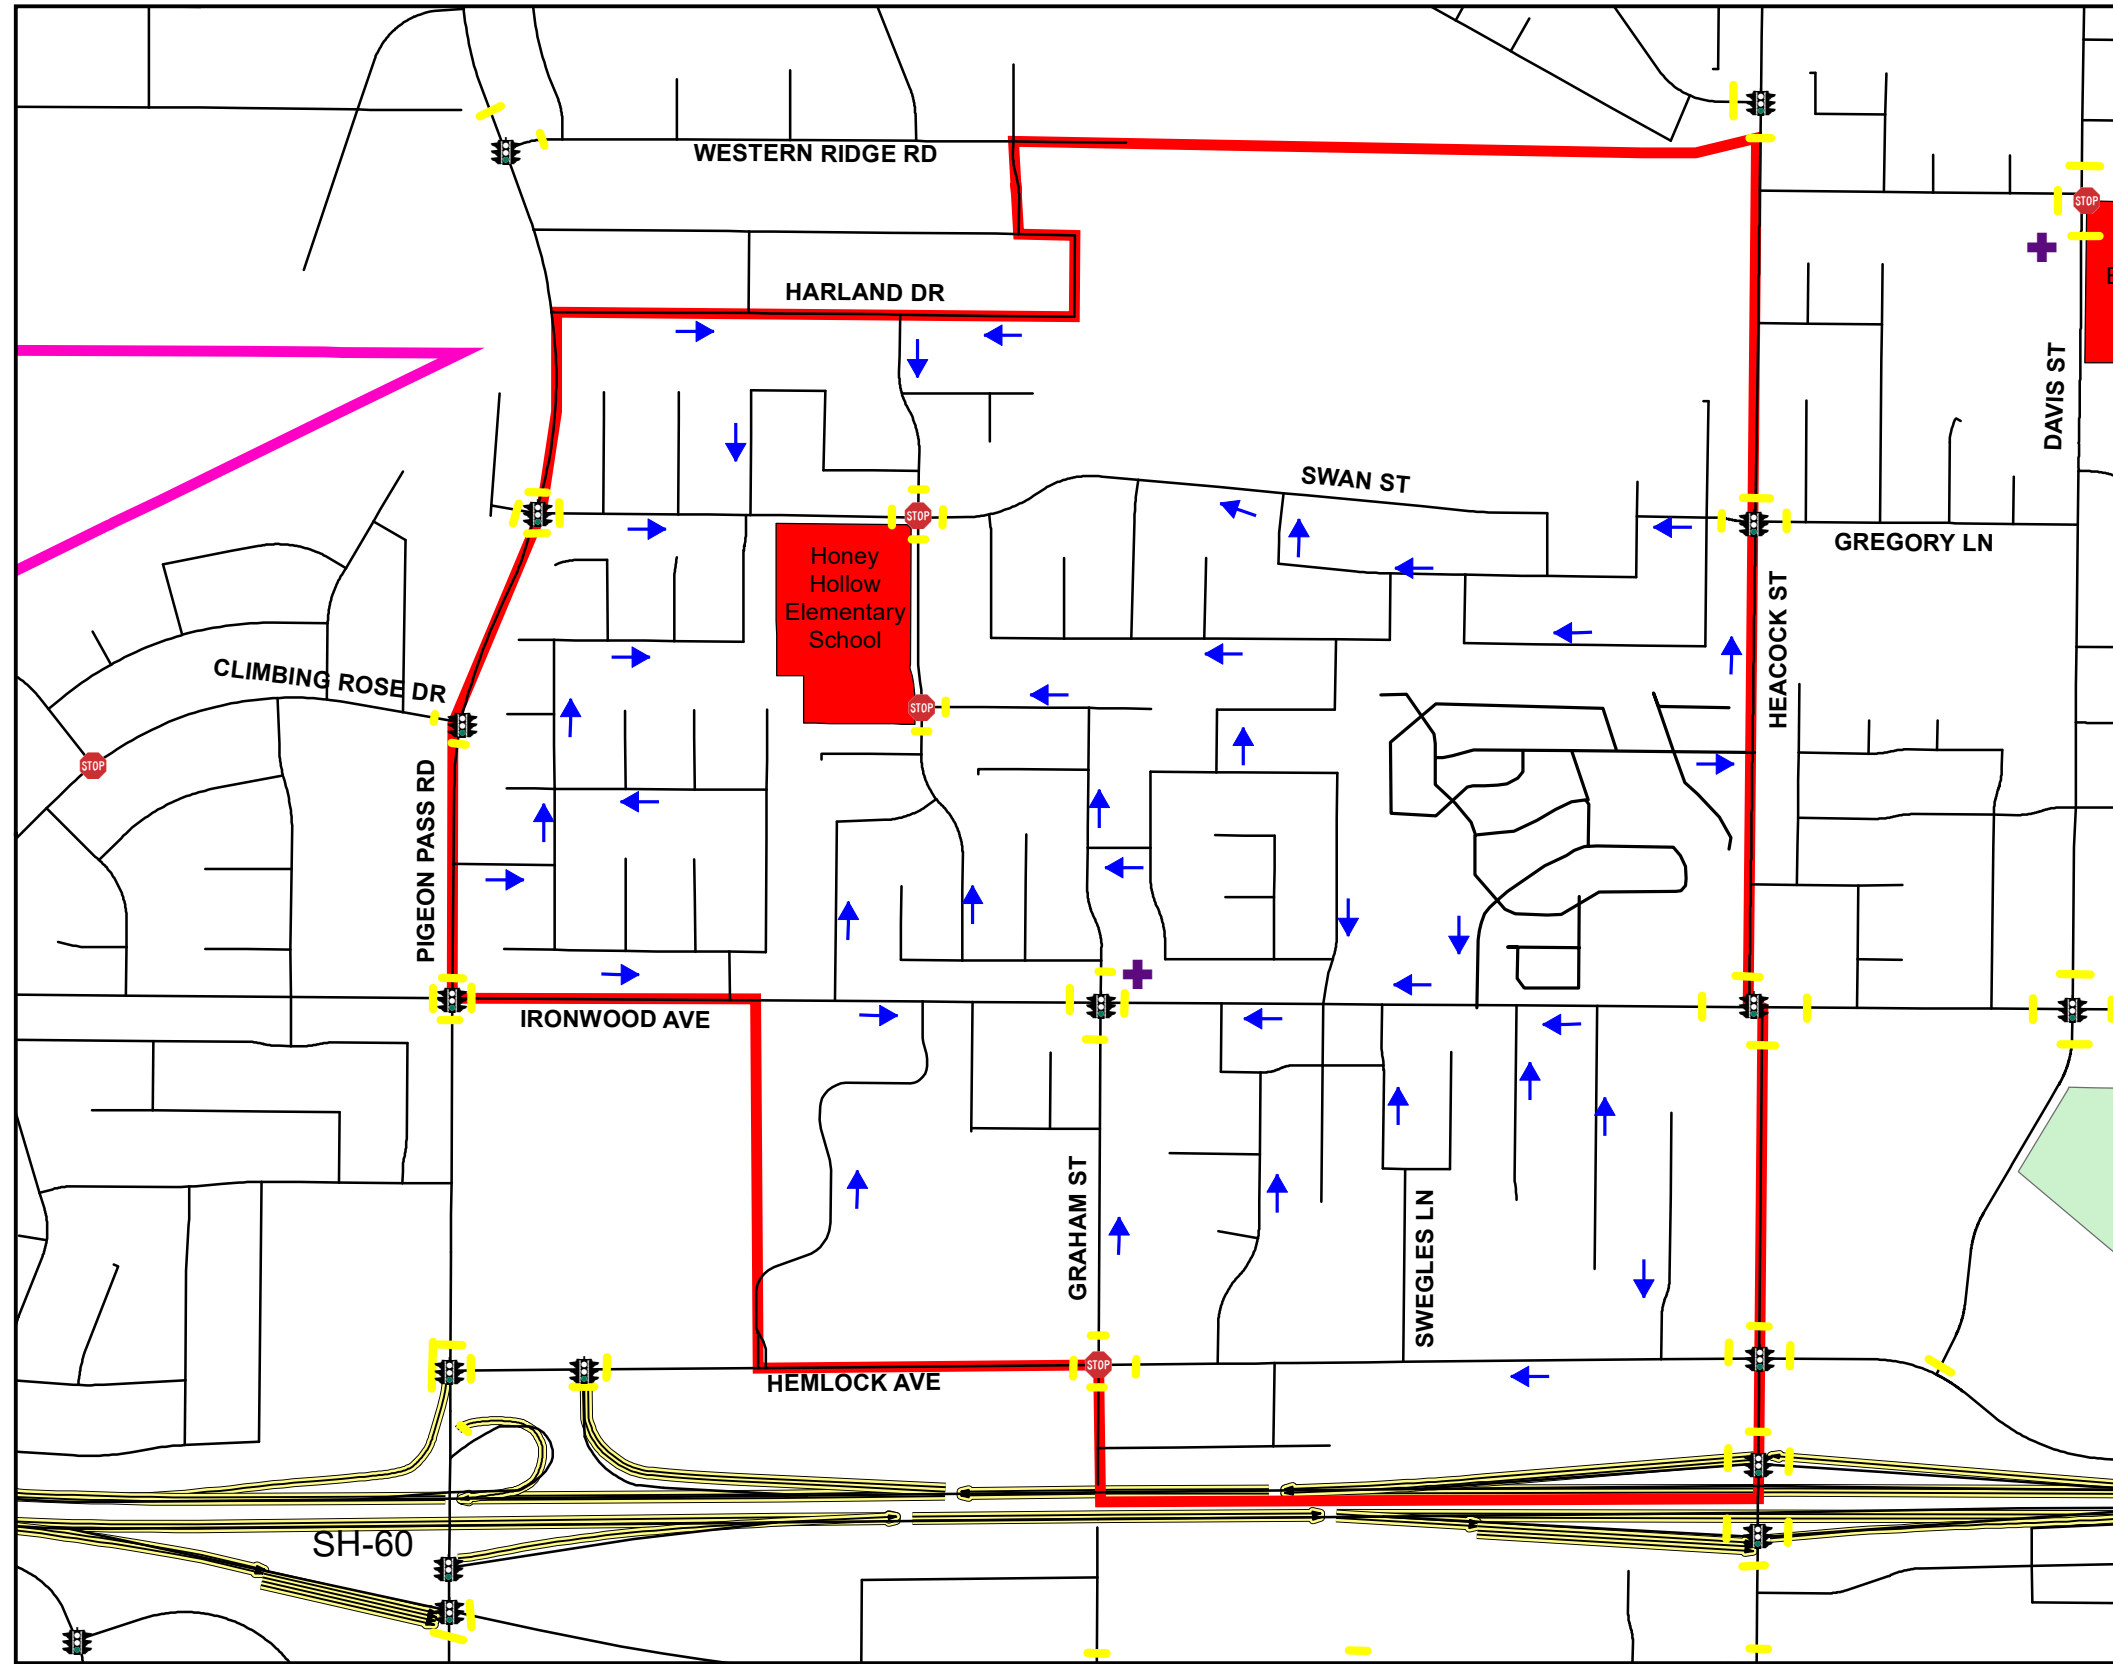

Suggested Walking Routes to Honey Hollow Elementary School

Legends

- Crossing Guard
- Traffic Signal
- All Way Stop
- Crosswalk
- MV Roads
- Honey Hollow Attendance
- SR60 Freeway
- City Parks
- Elementary School
- K-12 School
- Middle School
- High School
- College
- City Boundary
- Suggested Walking Route

This map is intended for informational purposes only. The City of Moreno Valley assumes no responsibility for using these routes.

Last update - 2021