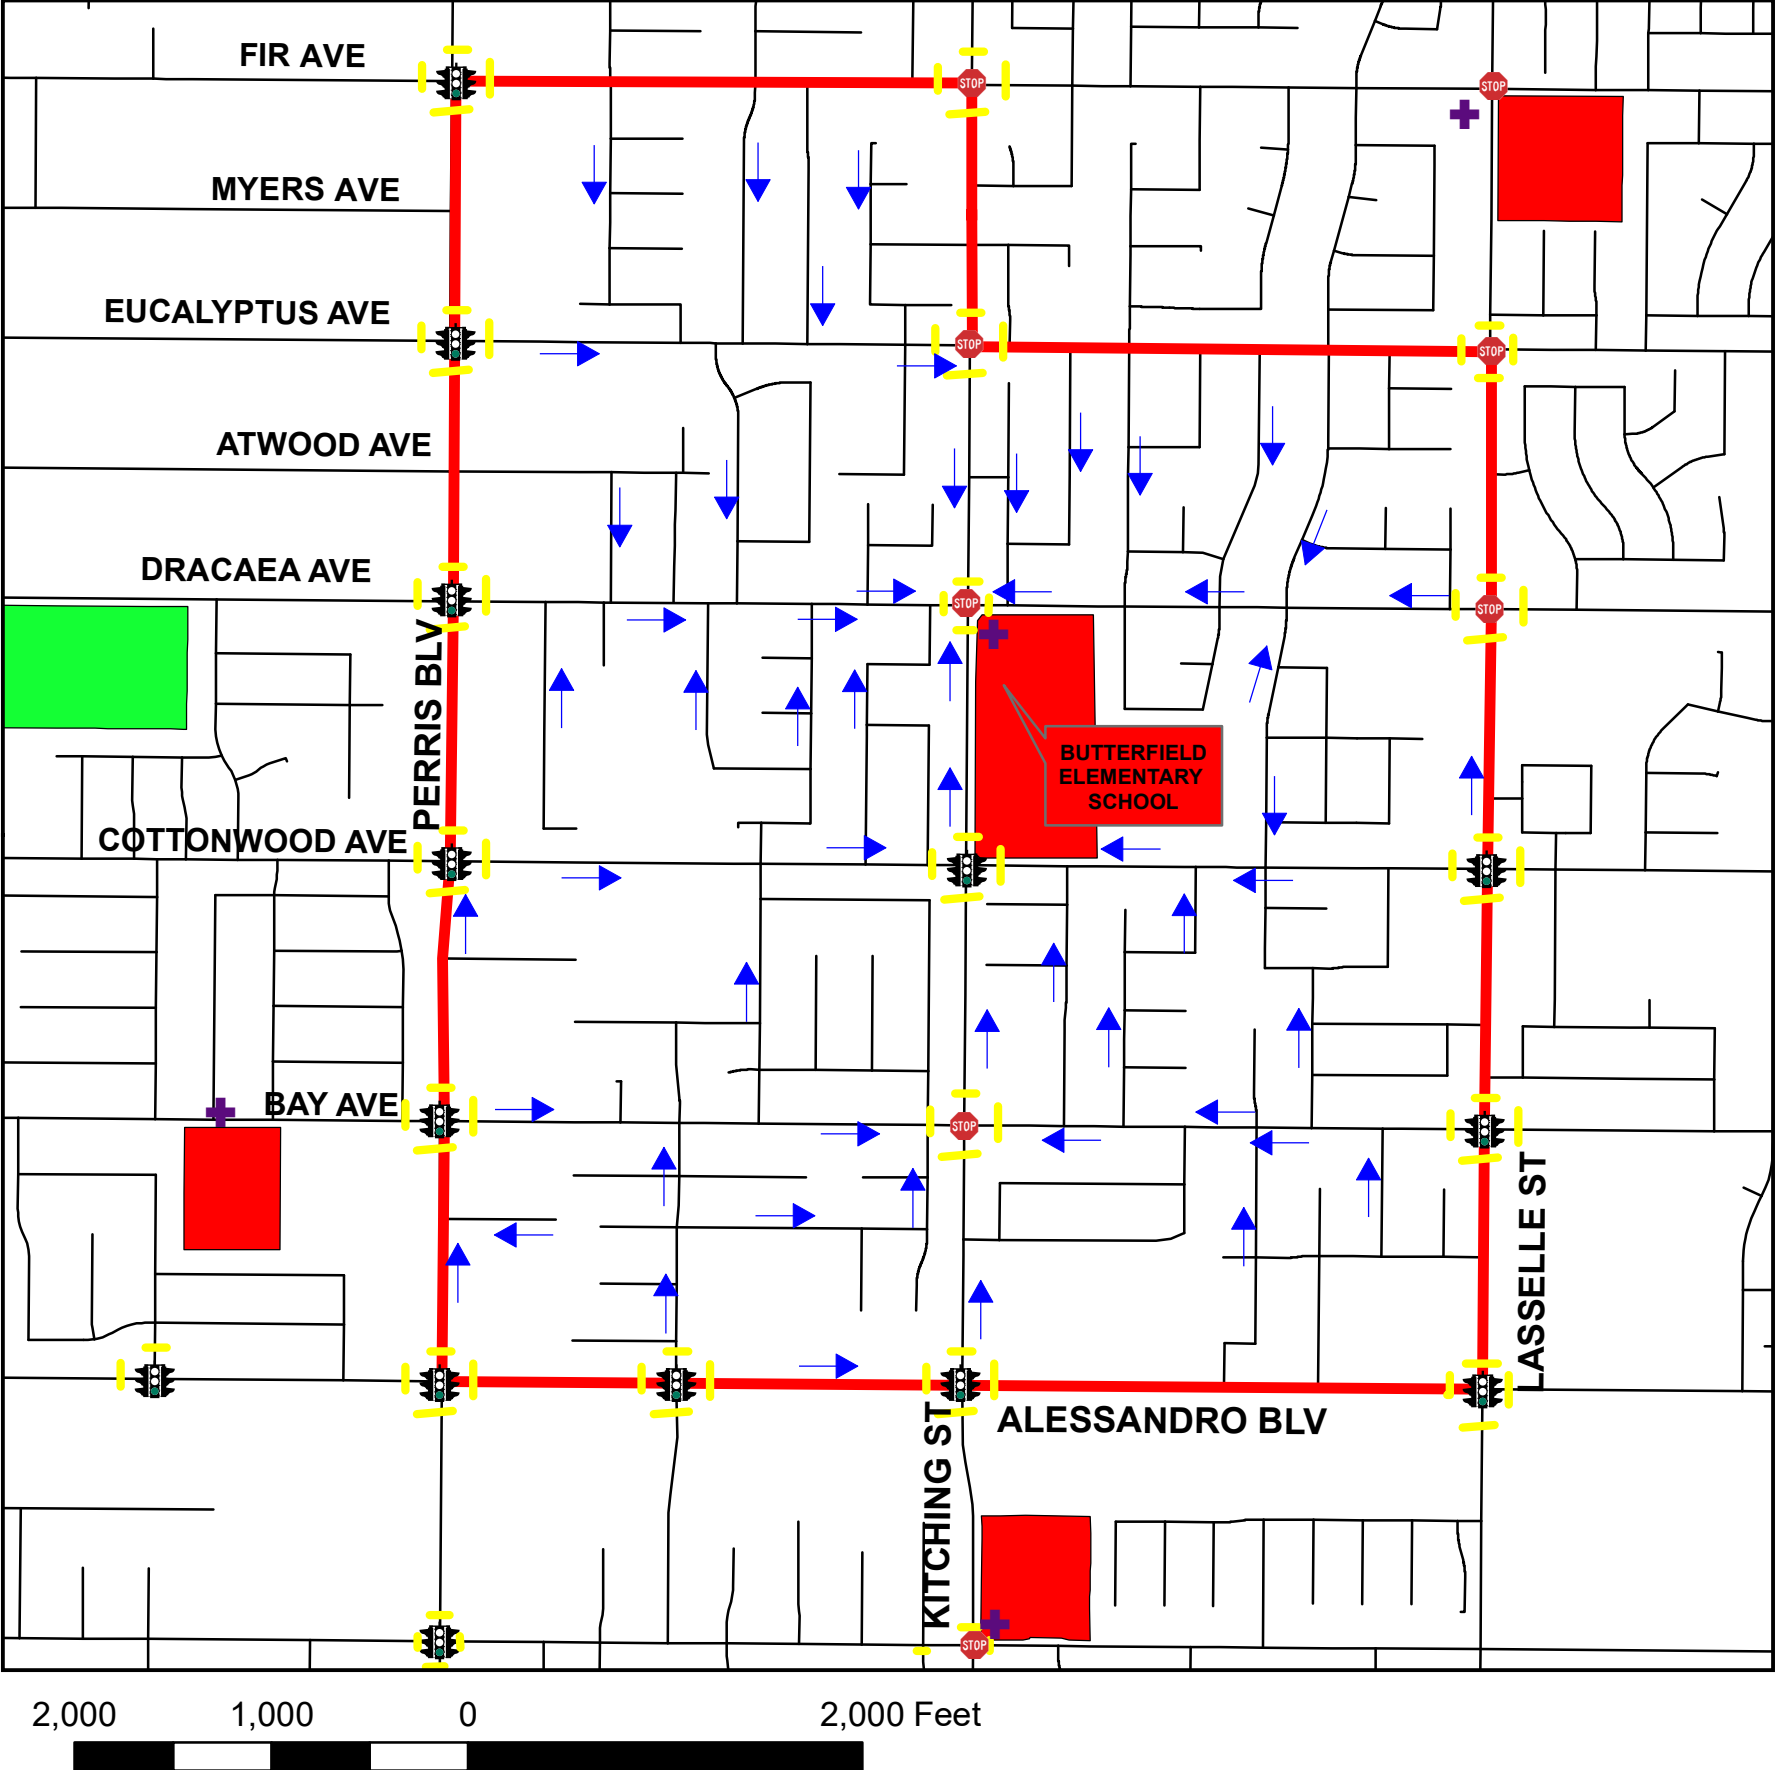

Suggested Walking Routes to Butterfield Elementary School

Legends

- Crossing Guard
- All Way Stop
- Crosswalk
- Traffic Signal
- Butterfield Attendance
- MV Roads
- Elementary School
- K-12 School
- Middle School
- High School
- College
- City Boundary
- Suggested Walking Route

This map is intended for informational purposes only. The City of Moreno Valley assumes no responsibility for using these routes.

Last update - 2021