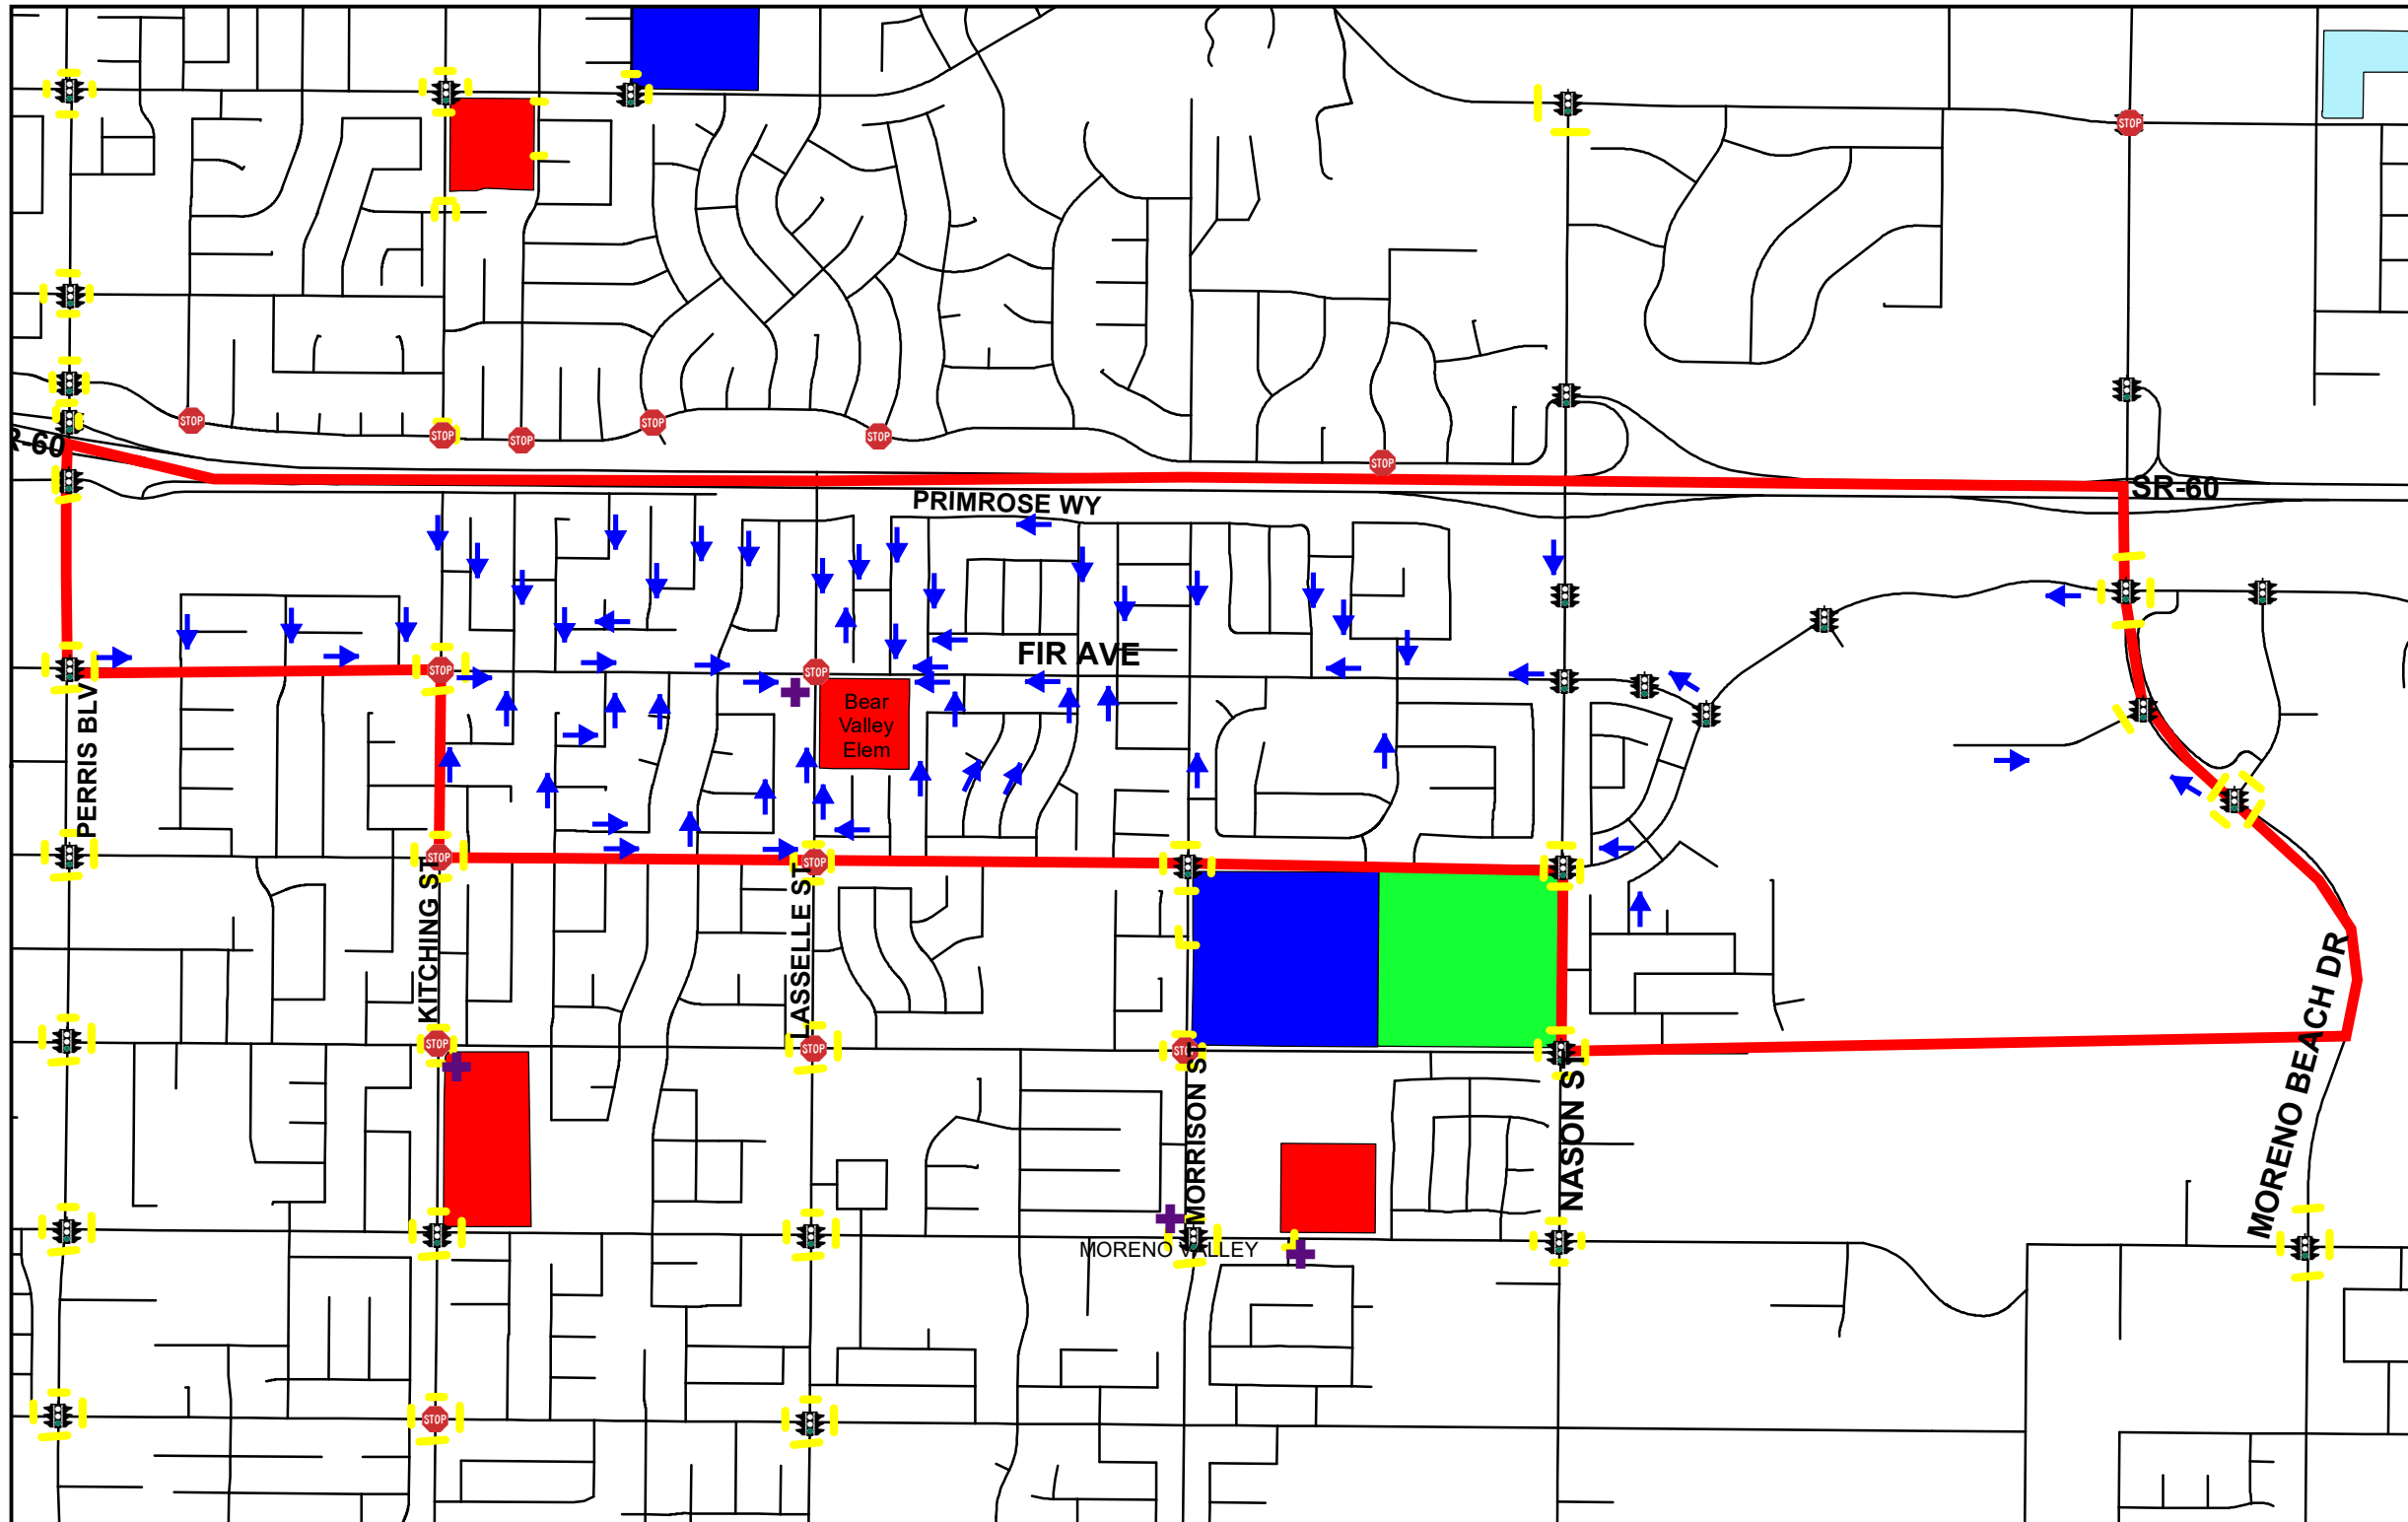

Suggested Walking Routes to Bear Valley Elementary School

Legends

- Crossing Guard
 - All Way Stop
 - Crosswalk
 - Traffic Signal
 - Bear Valley Attendance
 - MV Roads
- ### School Locations
- Elementary School
 - K-12 School
 - Middle School
 - High School
 - College
 - City Boundary
 - Suggested Route

This map is intended for informational purposes only. The City of Moreno Valley assumes no responsibility for using these routes.

Last update - 2021

2,500 1,250 0 2,500 Feet