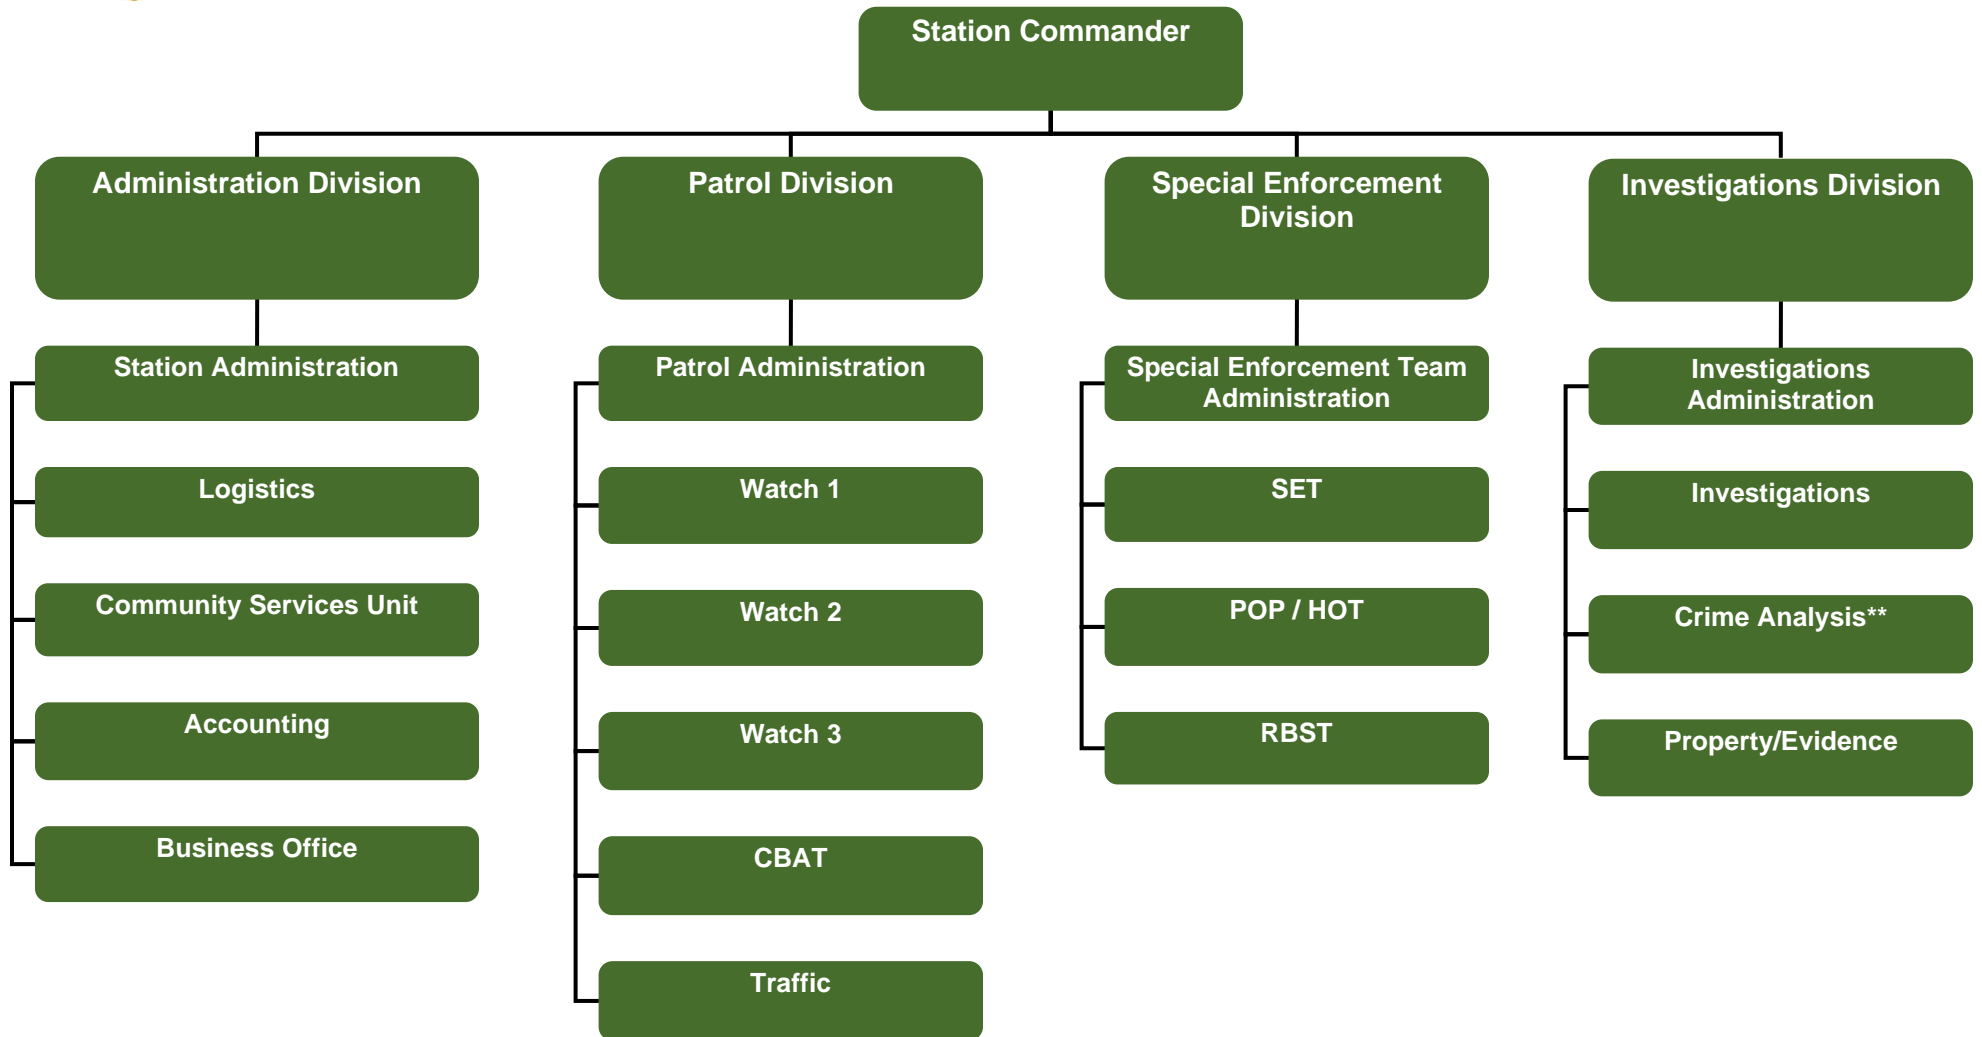

Riverside County Sheriff's Office Moreno Valley Station

****Not Included in City Contract**